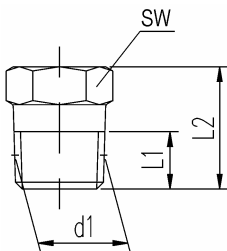

Mounting accessories, vent valves and screw plugs

Accessory	Connections				Material	Part no.
	d1	L1 [mm]	L2 [mm]	SW		
Vent valve With hose nipple for tube Ø 7 mm	1/4 NPT	10,2	32	17	316Ti (1.4571)	VV-TN-02-SS

Accessory	Connections				Material	Part no.
	d1	L1 [mm]	L2 [mm]	SW		
Vent valve	1/4 NPT	10,2	34	19	1.0501	VV-TH-02-SC
					316L (1.4404)	VV-TH-02-SS
	3/8 NPT	10,4			1.0501	VV-TH-03-SC
					316L (1.4404)	VV-TH-03-SS
	1/2 NPT	13,6		22	1.0501	VV-TH-04-SC
					316L (1.4404)	VV-TH-04-SS

Accessory	Connections				Material	Part no.	
	d1	L1 [mm]	L2 [mm]	SW			
Vent valve	1/4 NPT	10,2	28	14	1.0501	VV-VS-02-SC	
					316L (1.4404)	VV-VS-02-SS	
	3/8 NPT	10,4		19	1.0501	VV-VS-03-SC	
					316L (1.4404)	VV-VS-03-SS	
	1/2 NPT	13,6		32	22	1.0501	VV-VS-04-SC
						316L (1.4404)	VV-VS-04-SS

Accessory	Connections				Material	Part no.	
	d1	L1 [mm]	L2 [mm]	SW			
Screw plug	1/4 NPT	10,2	22	14	1.0501	PLUG-02-SC	
					316L (1.4404)	PLUG-02-SS	
	3/8 NPT	10,4		19	1.0501	PLUG-03-SC	
					316L (1.4404)	PLUG-03-SS	
	1/2 NPT	13,6		29	22	1.0501	PLUG-04-SC
						316L (1.4404)	PLUG-04-SS