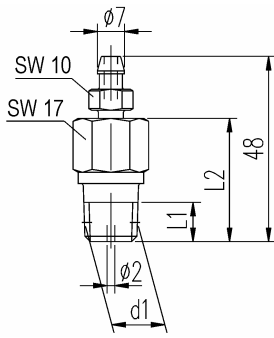

Mounting accessories, vent valves and screw plugs

Accessory	Connections				Material	Part no.
	d1	L1 [mm]	L2 [mm]	SW		
Vent valve With hose nipple for tube Ø 7 mm	1/4 NPT	10,2	32	17	316Ti (1.4571)	VV-TN-02-SS

Accessory	Connections				Material	Part no.
	d1	L1 [mm]	L2 [mm]	SW		
Vent valve	1/4 NPT	10,2	34	19	1.0501	VV-TH-02-SC
					316L (1.4404)	VV-TH-02-SS
	3/8 NPT	10,4			1.0501	VV-TH-03-SC
					316L (1.4404)	VV-TH-03-SS
	1/2 NPT	13,6		22	1.0501	VV-TH-04-SC
					316L (1.4404)	VV-TH-04-SS

Accessory	Connections				Material	Part no.	
	d1	L1 [mm]	L2 [mm]	SW			
Vent valve	1/4 NPT	10,2	28	14	1.0501	VV-VS-02-SC	
					316L (1.4404)	VV-VS-02-SS	
	3/8 NPT	10,4		19	1.0501	VV-VS-03-SC	
					316L (1.4404)	VV-VS-03-SS	
	1/2 NPT	13,6		32	22	1.0501	VV-VS-04-SC
						316L (1.4404)	VV-VS-04-SS

Accessory	Connections				Material	Part no.	
	d1	L1 [mm]	L2 [mm]	SW			
Screw plug	1/4 NPT	10,2	22	14	1.0501	PLUG-02-SC	
					316L (1.4404)	PLUG-02-SS	
	3/8 NPT	10,4		19	1.0501	PLUG-03-SC	
					316L (1.4404)	PLUG-03-SS	
	1/2 NPT	13,6		29	22	1.0501	PLUG-04-SC
						316L (1.4404)	PLUG-04-SS