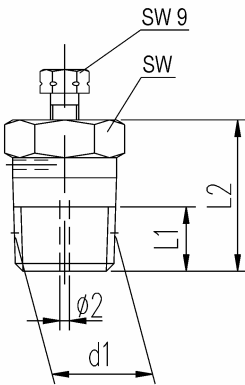

Mounting accessories, vent valves and screw plugs

Accessory	Connections				Material	Part no.
	d1	L1 [mm]	L2 [mm]	SW		
Vent valve With hose nipple for tube Ø 7 mm	1/4 NPT	10,2	32	17	316Ti (1.4571)	VV-TN-02-SS

Accessory	Connections				Material	Part no.
	d1	L1 [mm]	L2 [mm]	SW		
Vent valve	1/4 NPT	10,2	34	19	1.0501	VV-TH-02-SC
					316L (1.4404)	VV-TH-02-SS
	3/8 NPT	10,4			1.0501	VV-TH-03-SC
					316L (1.4404)	VV-TH-03-SS
	1/2 NPT	13,6		22	1.0501	VV-TH-04-SC
					316L (1.4404)	VV-TH-04-SS

Accessory	Connections				Material	Part no.	
	d1	L1 [mm]	L2 [mm]	SW			
Vent valve	1/4 NPT	10,2	28	14	1.0501	VV-VS-02-SC	
					316L (1.4404)	VV-VS-02-SS	
	3/8 NPT	10,4		19	1.0501	VV-VS-03-SC	
					316L (1.4404)	VV-VS-03-SS	
	1/2 NPT	13,6		32	22	1.0501	VV-VS-04-SC
						316L (1.4404)	VV-VS-04-SS

Accessory	Connections				Material	Part no.	
	d1	L1 [mm]	L2 [mm]	SW			
Screw plug	1/4 NPT	10,2	22	14	1.0501	PLUG-02-SC	
					316L (1.4404)	PLUG-02-SS	
	3/8 NPT	10,4		19	1.0501	PLUG-03-SC	
					316L (1.4404)	PLUG-03-SS	
	1/2 NPT	13,6		29	22	1.0501	PLUG-04-SC
						316L (1.4404)	PLUG-04-SS