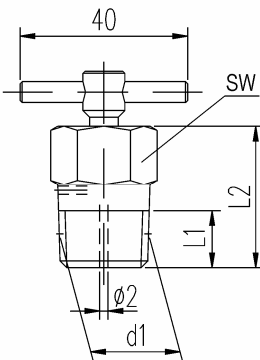

Mounting accessories, vent valves and screw plugs

Accessory	Connections				Material	Part no.
	d1	L1 [mm]	L2 [mm]	SW		
Vent valve With hose nipple for tube Ø 7 mm	1/4 NPT	10,2	32	17	316Ti (1.4571)	VV-TN-02-SS

Accessory	Connections				Material	Part no.
	d1	L1 [mm]	L2 [mm]	SW		
Vent valve	1/4 NPT	10,2	34	19	1.0501	VV-TH-02-SC
					316L (1.4404)	VV-TH-02-SS
	3/8 NPT	10,4			1.0501	VV-TH-03-SC
					316L (1.4404)	VV-TH-03-SS
	1/2 NPT	13,6		22	1.0501	VV-TH-04-SC
					316L (1.4404)	VV-TH-04-SS

Accessory	Connections				Material	Part no.	
	d1	L1 [mm]	L2 [mm]	SW			
Vent valve	1/4 NPT	10,2	28	14	1.0501	VV-VS-02-SC	
					316L (1.4404)	VV-VS-02-SS	
	3/8 NPT	10,4		19	1.0501	VV-VS-03-SC	
					316L (1.4404)	VV-VS-03-SS	
	1/2 NPT	13,6		32	22	1.0501	VV-VS-04-SC
						316L (1.4404)	VV-VS-04-SS

Accessory	Connections				Material	Part no.	
	d1	L1 [mm]	L2 [mm]	SW			
Screw plug	1/4 NPT	10,2	22	14	1.0501	PLUG-02-SC	
					316L (1.4404)	PLUG-02-SS	
	3/8 NPT	10,4		19	1.0501	PLUG-03-SC	
					316L (1.4404)	PLUG-03-SS	
	1/2 NPT	13,6		29	22	1.0501	PLUG-04-SC
						316L (1.4404)	PLUG-04-SS