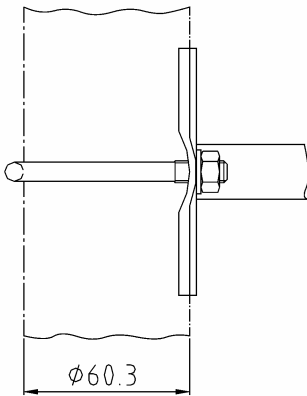

Mounting accessories mounting bracket with accessories

Type 1

Type 2

Type	Mounting method	Material	Part no.
1	wall or rack mounting	stainless steel	MONT-WM-SS-1
2			MONT-WM-SS-2
1	2" pipe mounting	stainless steel	MONT-TM-SS-1
2			MONT-TM-SS-2

Accessory kit consisting of:	
wall or rack mounting	2" pipe mounting
- mounting bracket - screws	- mounting bracket - "U" bolt (Type 2) - screws - 2" "U" bolt - washers and nuts

Type 1: Mounting kit for manifolds
catalogue page G8.4.05, G8.4.06, G8.4.10