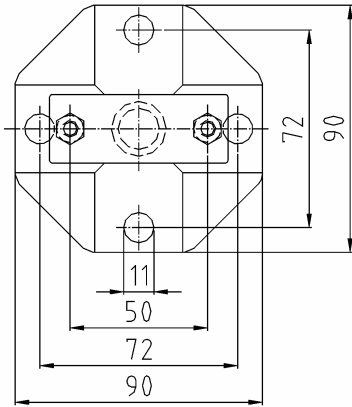

Mounting accessories mounting bracket with accessories

Type 1

Type 2

Type	Mounting method	Material	Part no.
1	wall or rack mounting	stainless steel	MONT-WM-SS-1
2			MONT-WM-SS-2
1	2" pipe mounting	stainless steel	MONT-TM-SS-1
2			MONT-TM-SS-2

Accessory kit consisting of:	
wall or rack mounting	2" pipe mounting
- mounting bracket - screws	- mounting bracket - "U" bolt (Type 2) - screws - 2" "U" bolt - washers and nuts

Type 1: Mounting kit for manifolds
catalogue page G8.4.05, G8.4.06, G8.4.10