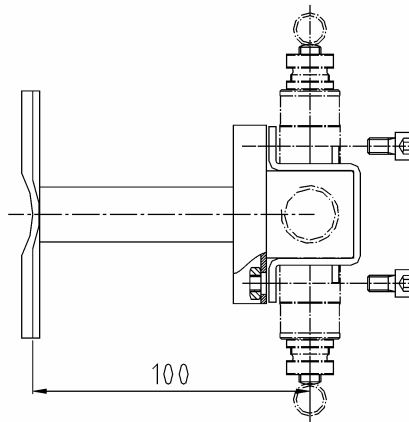

Mounting accessories mounting bracket with accessories

Type 1

Type 2

Type	Mounting method	Material	Part no.
1	wall or rack mounting	stainless steel	MONT-WM-SS-1
2			MONT-WM-SS-2
1	2" pipe mounting	stainless steel	MONT-TM-SS-1
2			MONT-TM-SS-2

Accessory kit consisting of:	
wall or rack mounting	2" pipe mounting
- mounting bracket - screws	- mounting bracket - "U" bolt (Type 2) - screws - 2" "U" bolt - washers and nuts

Type 1: Mounting kit for manifolds
catalogue page G8.4.05, G8.4.06, G8.4.10