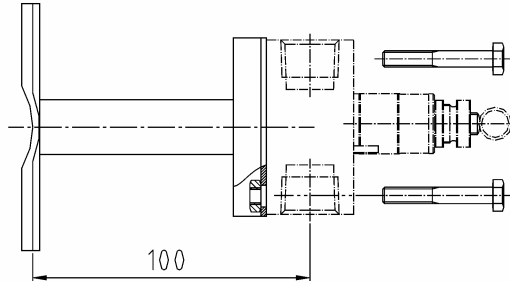

Mounting accessories mounting bracket with accessories

Type 1

Type 2

Type	Mounting method	Material	Part no.
1	wall or rack mounting	stainless steel	MONT-WM-SS-1
2			MONT-WM-SS-2
1	2" pipe mounting	stainless steel	MONT-TM-SS-1
2			MONT-TM-SS-2

Accessory kit consisting of:	
wall or rack mounting	2" pipe mounting
- mounting bracket - screws	- mounting bracket - "U" bolt (Type 2) - screws - 2" "U" bolt - washers and nuts

Type 1: Mounting kit for manifolds
catalogue page G8.4.05, G8.4.06, G8.4.10